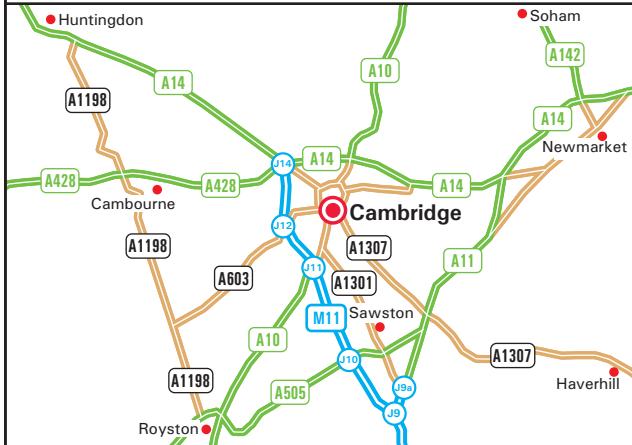

First Floor
Clarendon House
Clarendon Road
Cambridge CB2 8FH
Tel: 01223 535 000
Fax: 01223 535 001
www.bdo.co.uk

From M11 J11

- Leave the M11 at Junction 11 (signed Cambridge (S), A1309, Royston & A10).
- Join the A1309 (Hauxton Road) following signs for Cambridge city centre.
- Remain on the A1309 for 2.3 miles until the traffic light junction with Brooklands Avenue.
- Turn right at the lights onto Brooklands Avenue.
- Turn right onto Clarendon Road.
- We are located on the left hand side (see inset).

From M11 J12

- Leave the M11 at Junction 12 (signed Cambridge, Sandy & A603).
- Join the A603 (Barton Road) and follow the signs towards Cambridge.
- At the roundabout junction with the A1134, turn right onto The Fen Causeway.
- Pass over the River Cam and turn right onto Trumpington Road.
- Turn left at the traffic light junction with Brooklands Avenue.
- Turn right onto Clarendon Road.
- We are located on the left hand side (see inset).